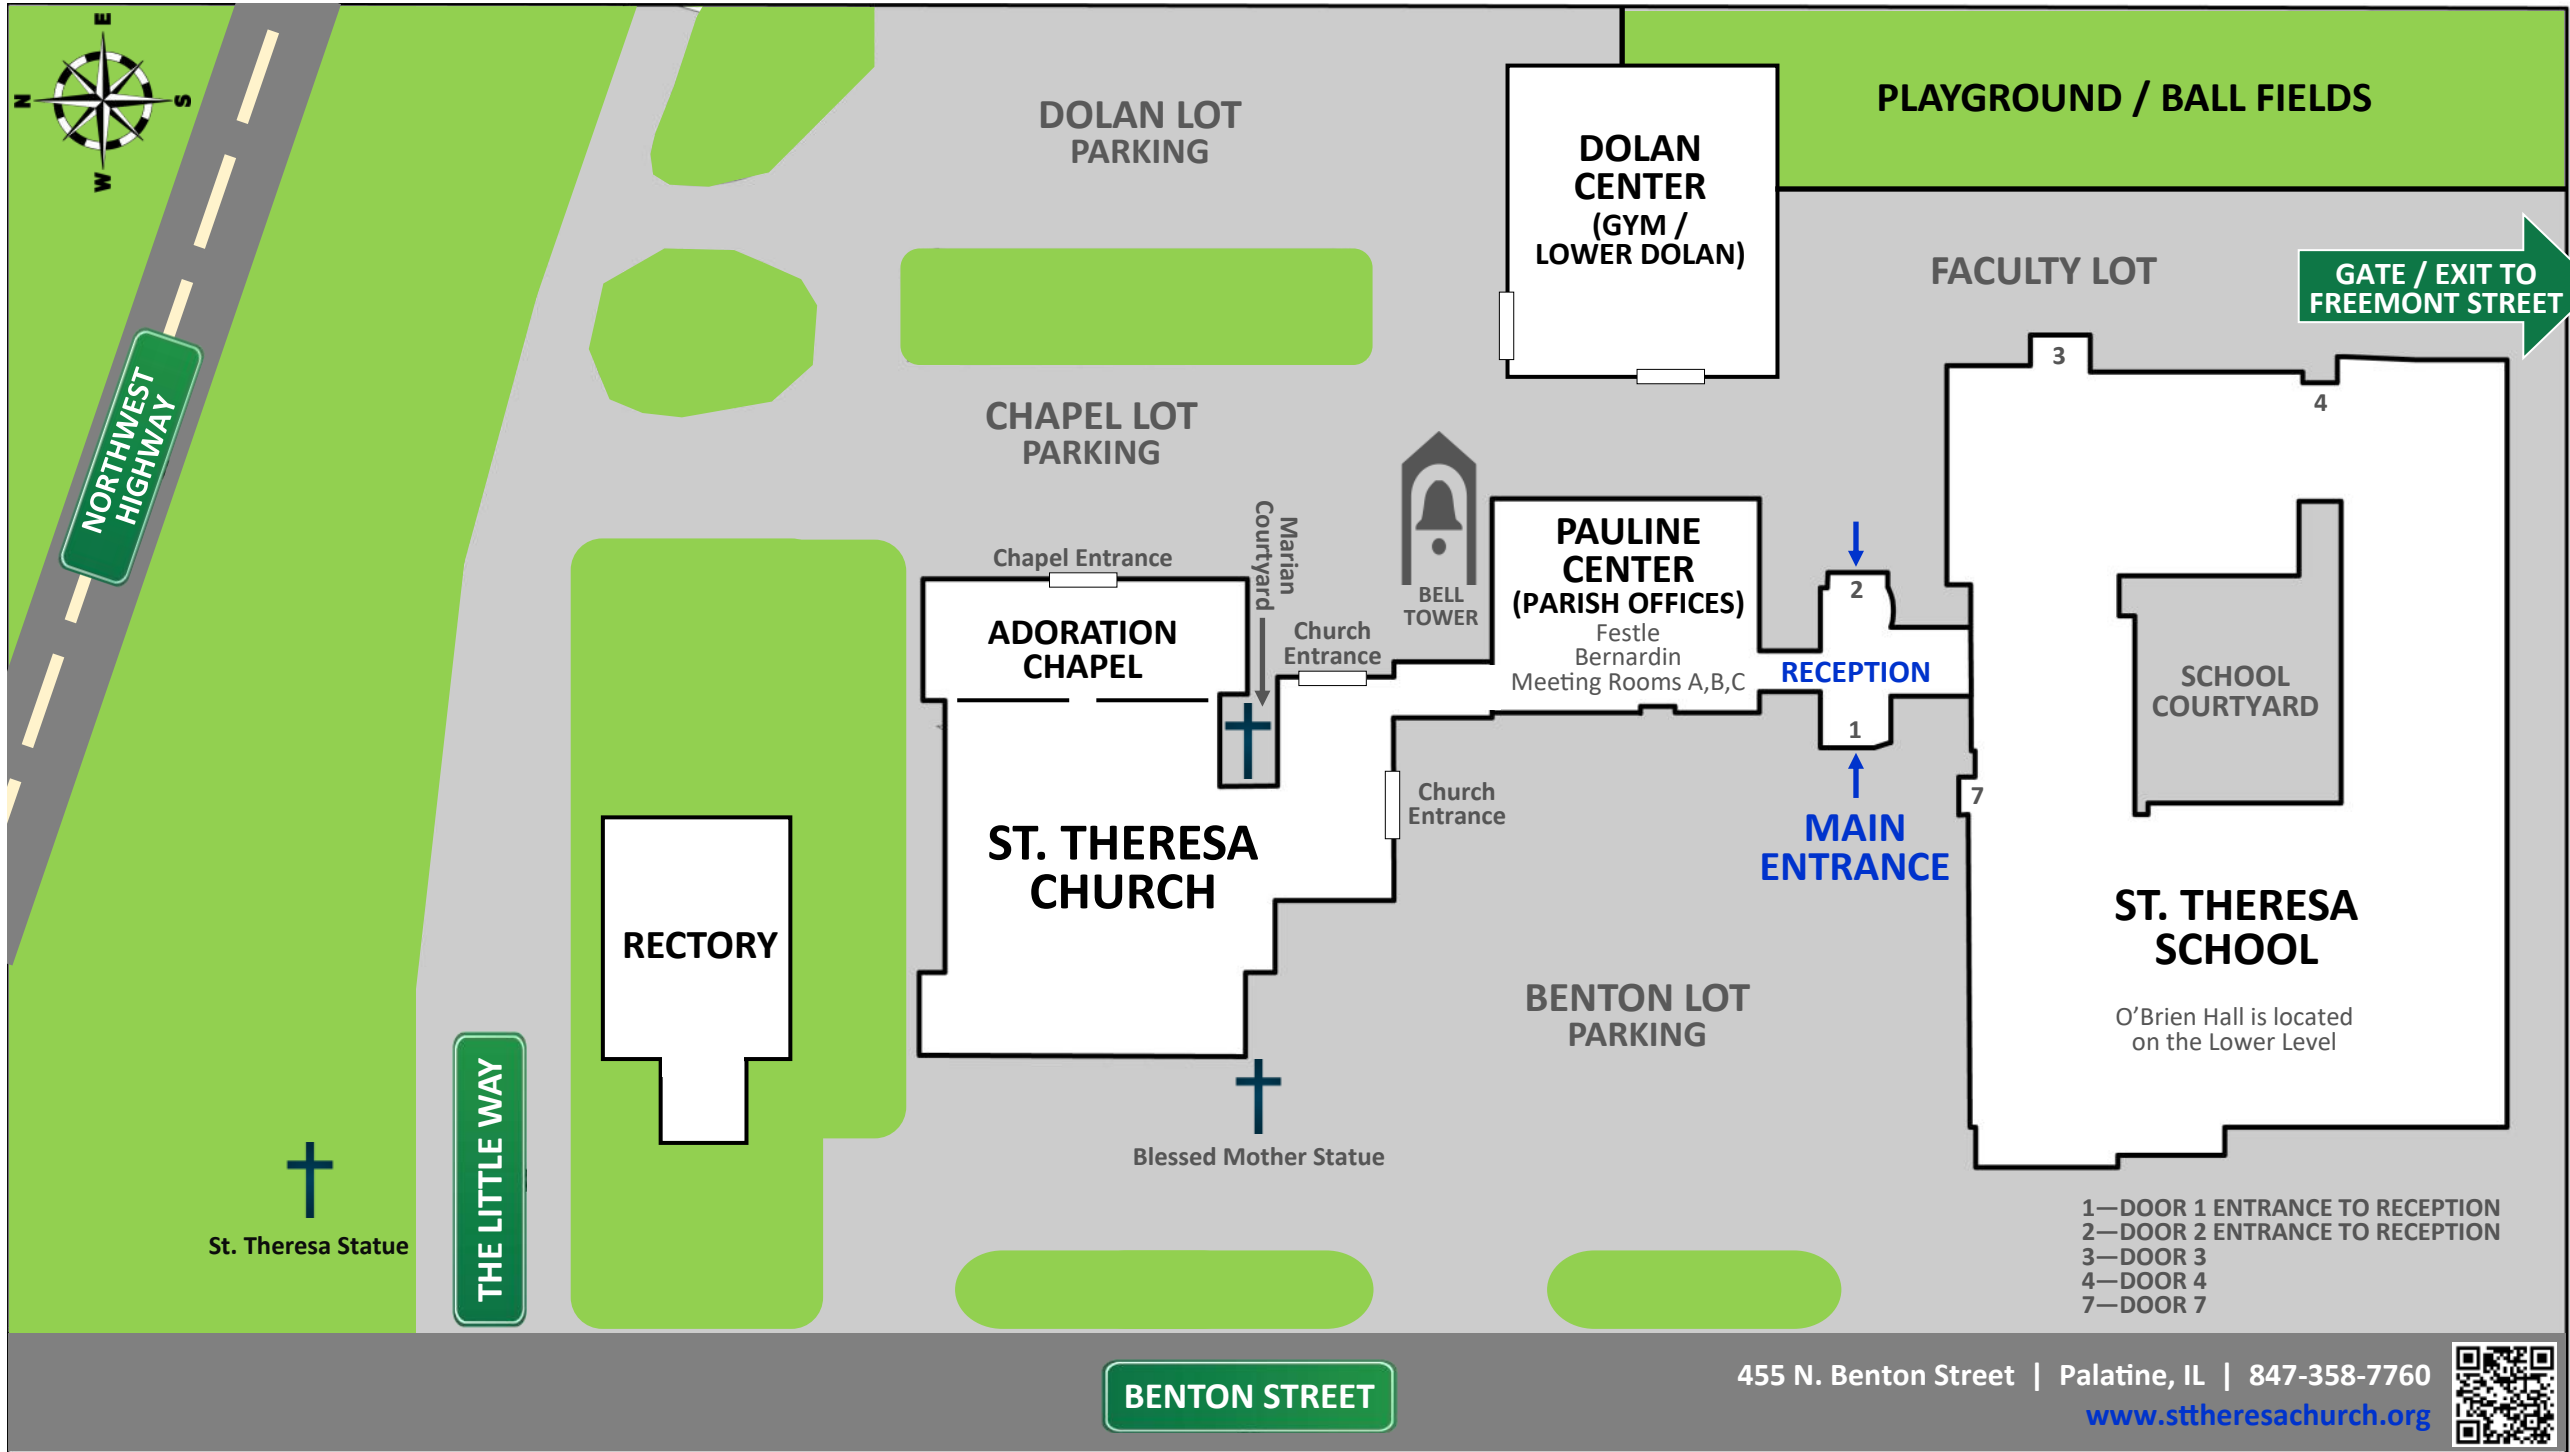

St. Theresa Parish & School Campus Map

- 1—DOOR 1 ENTRANCE TO RECEPTION
- 2—DOOR 2 ENTRANCE TO RECEPTION
- 3—DOOR 3
- 4—DOOR 4
- 7—DOOR 7

455 N. Benton Street | Palatine, IL | 847-358-7760

www.sttheresachurch.org

BENTON STREET